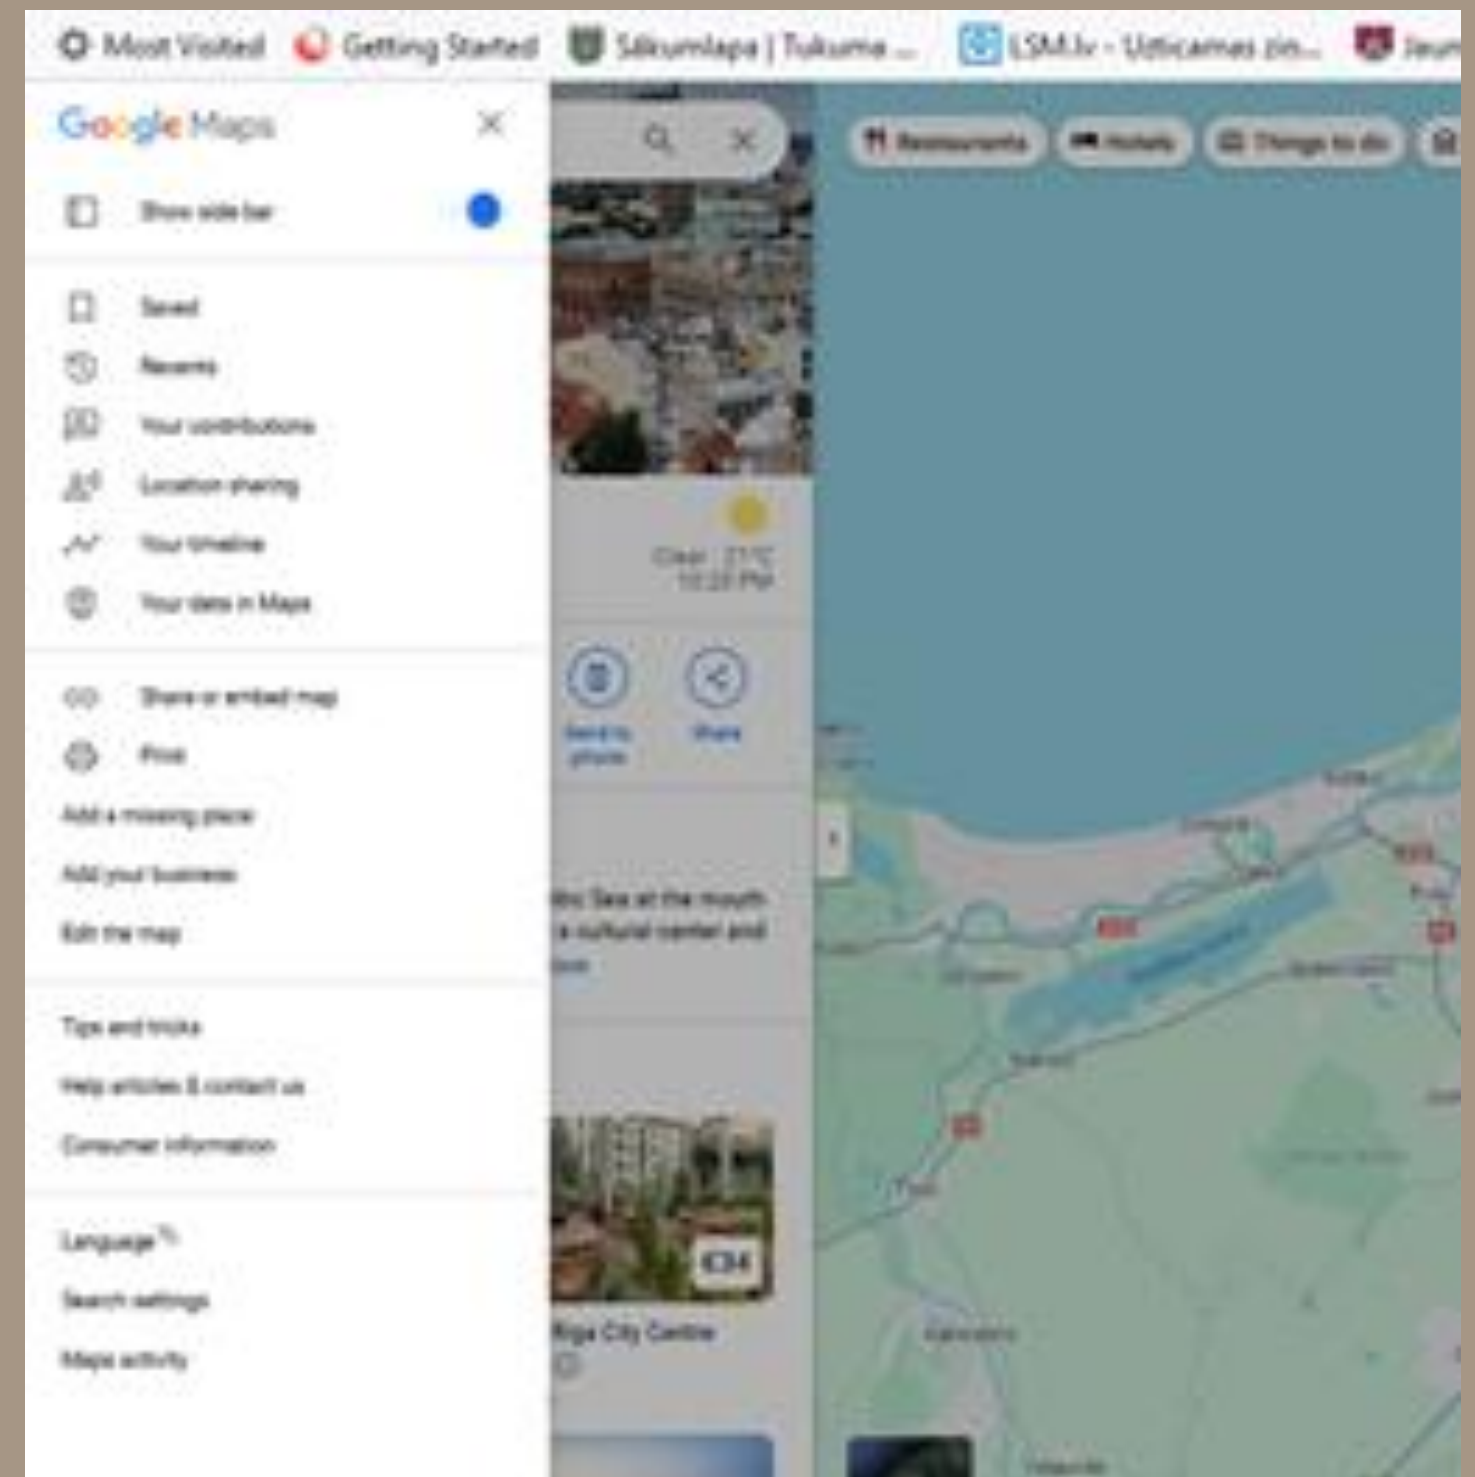

Tip: Also check the opening hours of local services and get directions to the places of your choice.

Zvolen (Slovakia)

Public transport information

Zvolen (Slovakia)

Public transport information

Buses, trains and subways: Google Maps offers public transport schedules, stations and routes, as well as information about how long you will have to wait for the means of transport to arrive.

Real-time traffic information: You can see how traffic is developing in real-time and adjust your routes accordingly.

Tip: Check public transport options before departure to optimize your travel time.

Safety and emergency assistance

Safety and emergency assistance

Location sharing: Google Maps lets you share your location in real time so family or friends know where you are.

SOS features: In case of emergency, you can search for nearby police stations, hospitals or even natural disaster information if available.