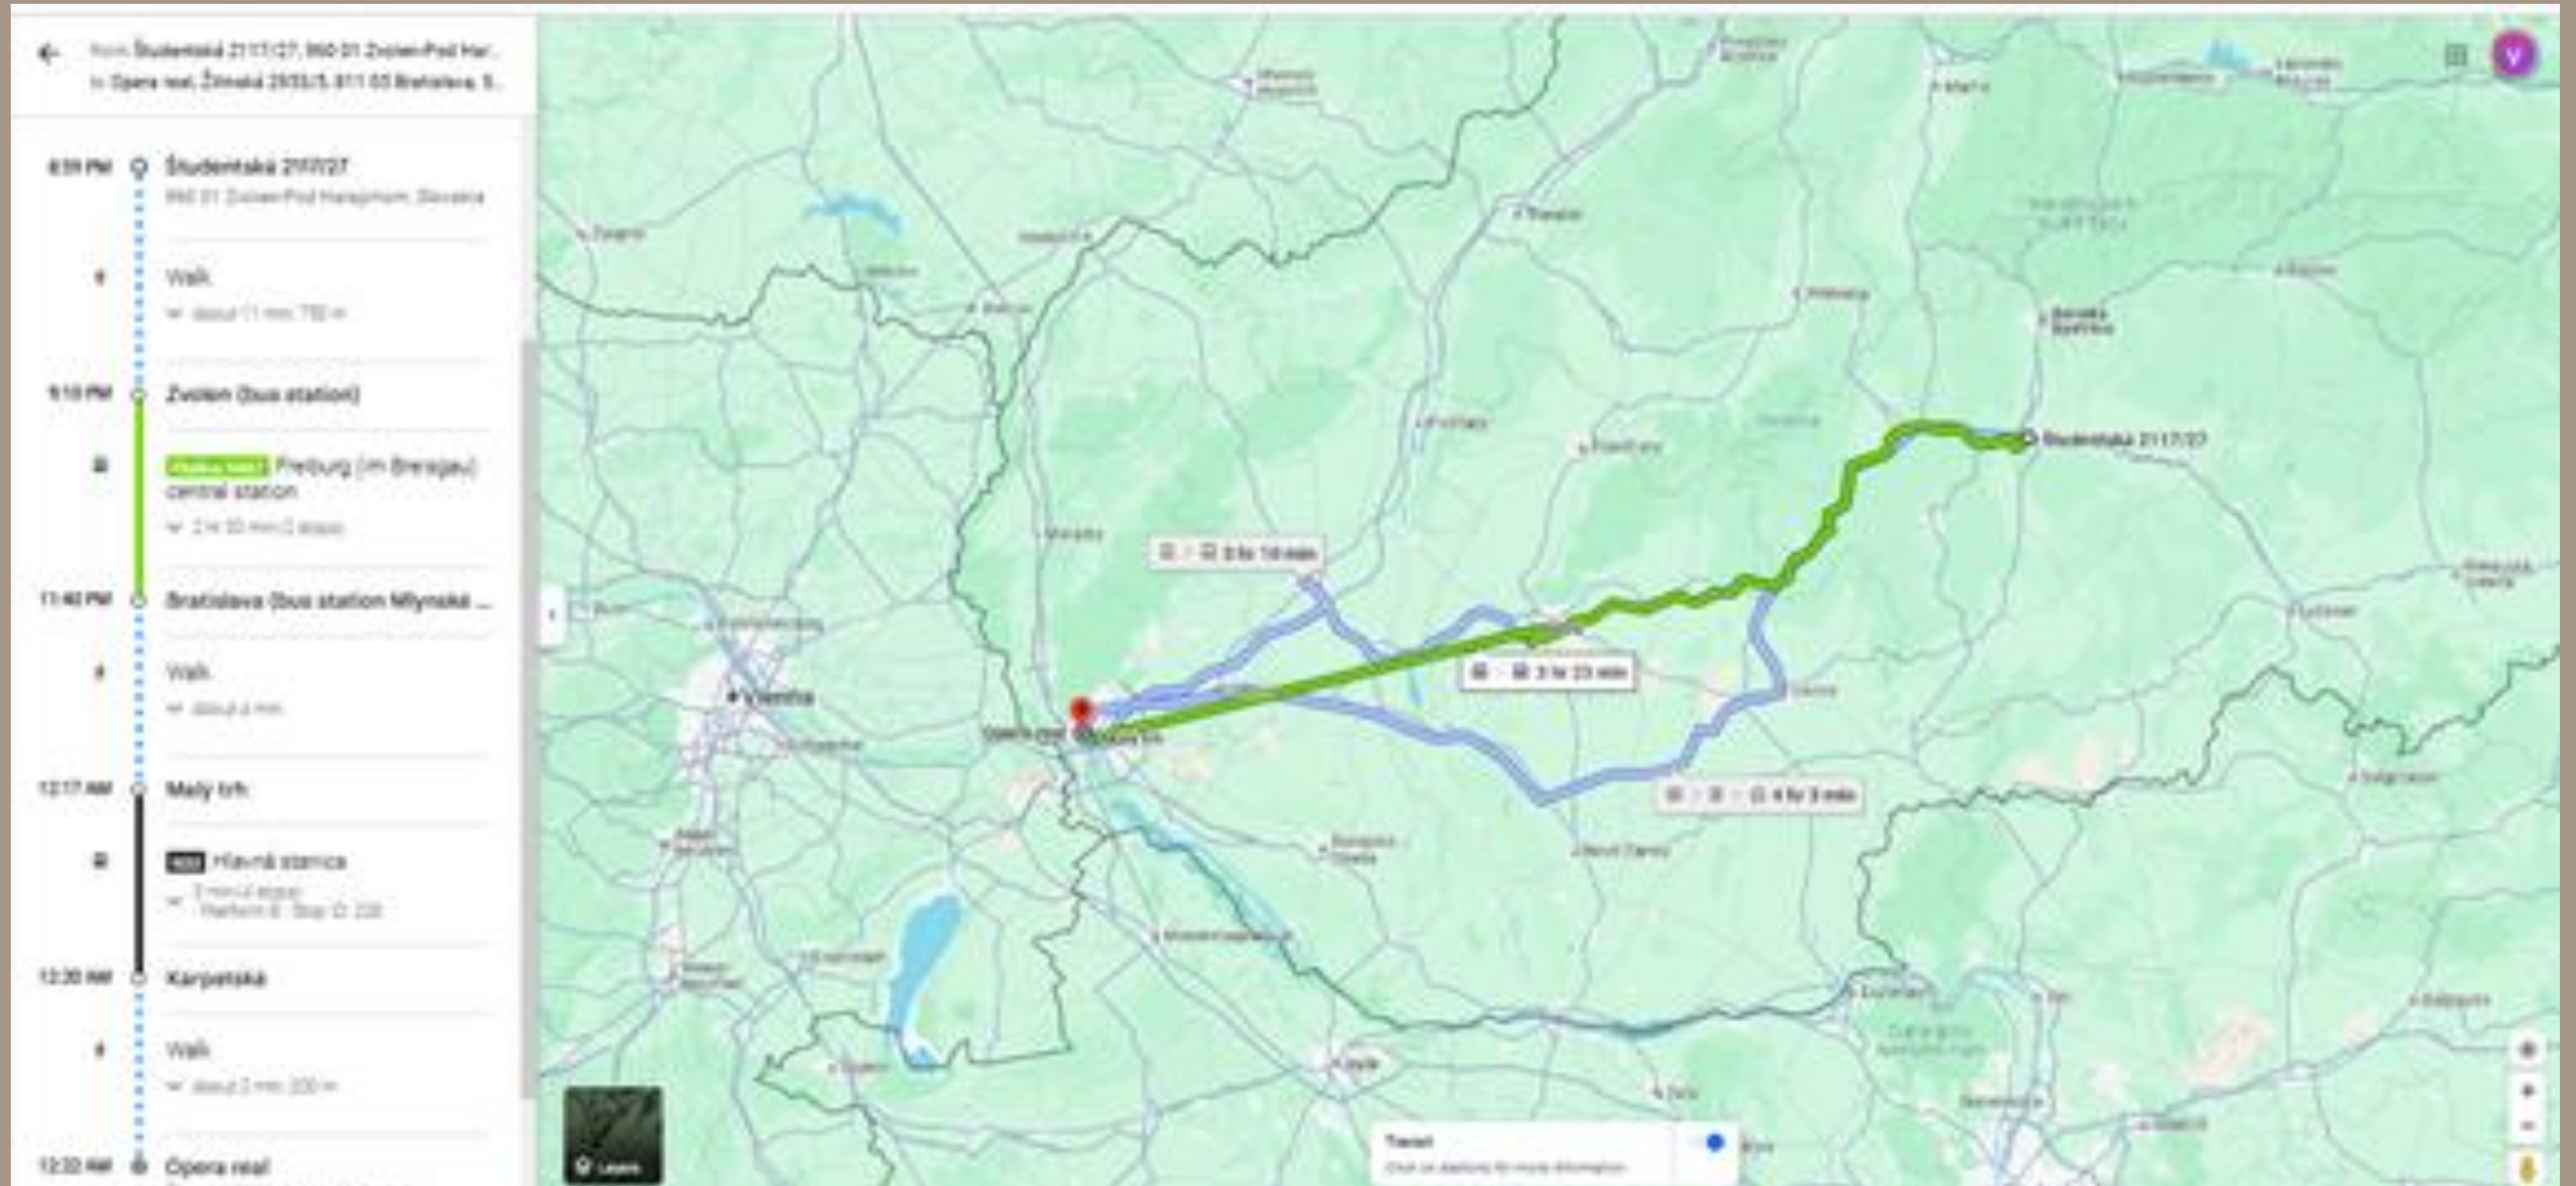

Zvolen (Slovakia)

Public transport information