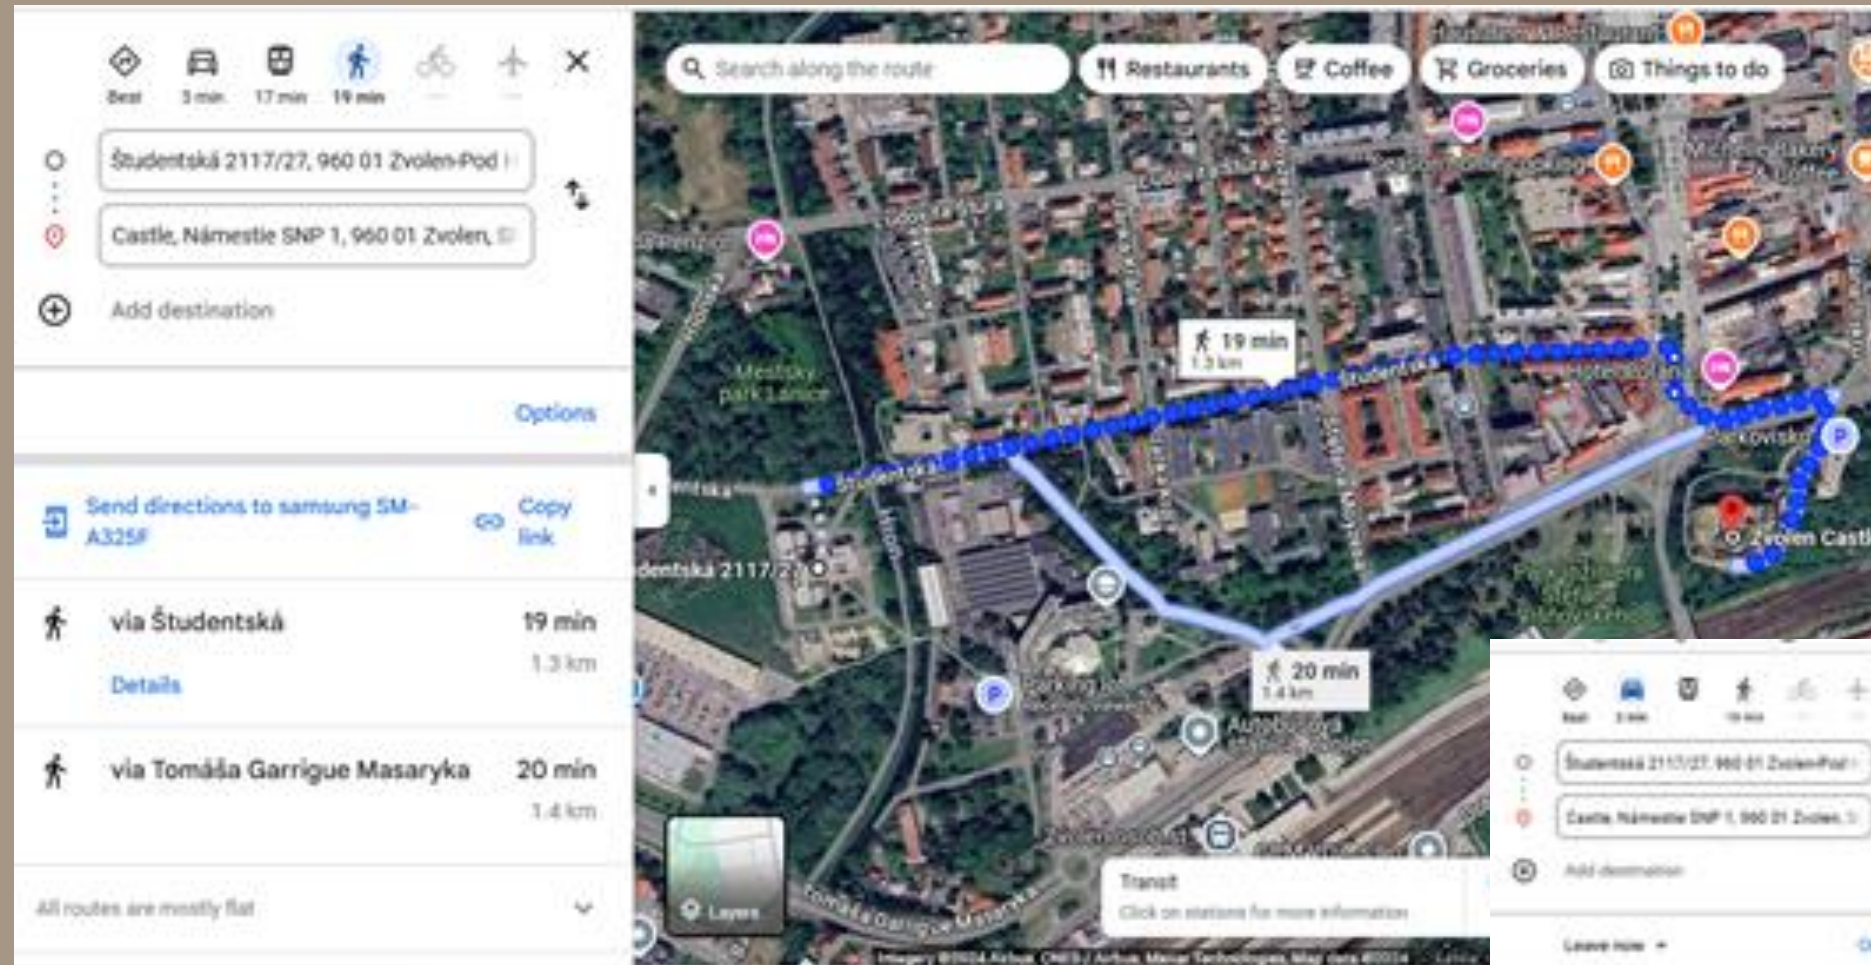

Zvolen (Slovakia)

Finding local services and facilities