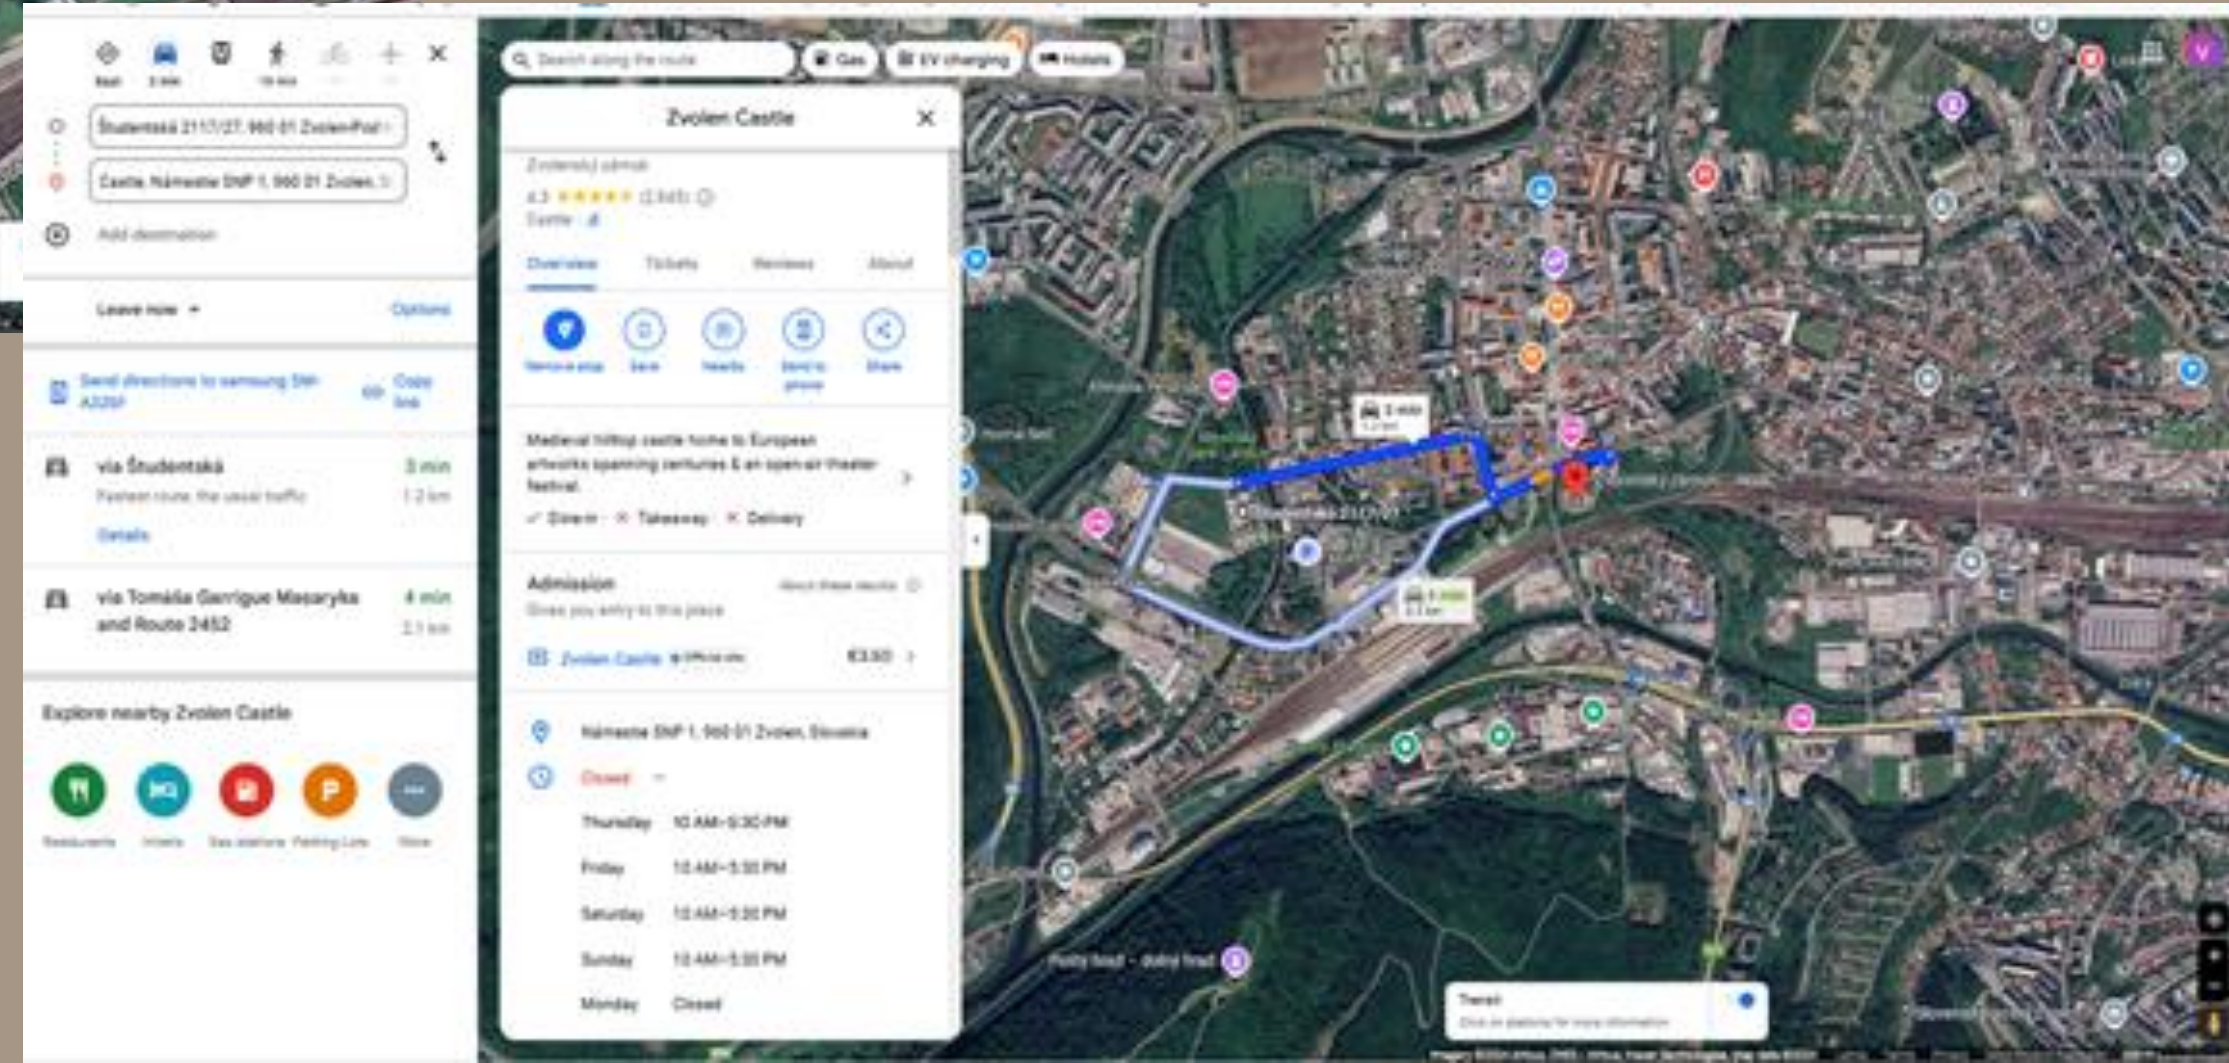

Zvolen (Slovakia)

Finding local services and facilities